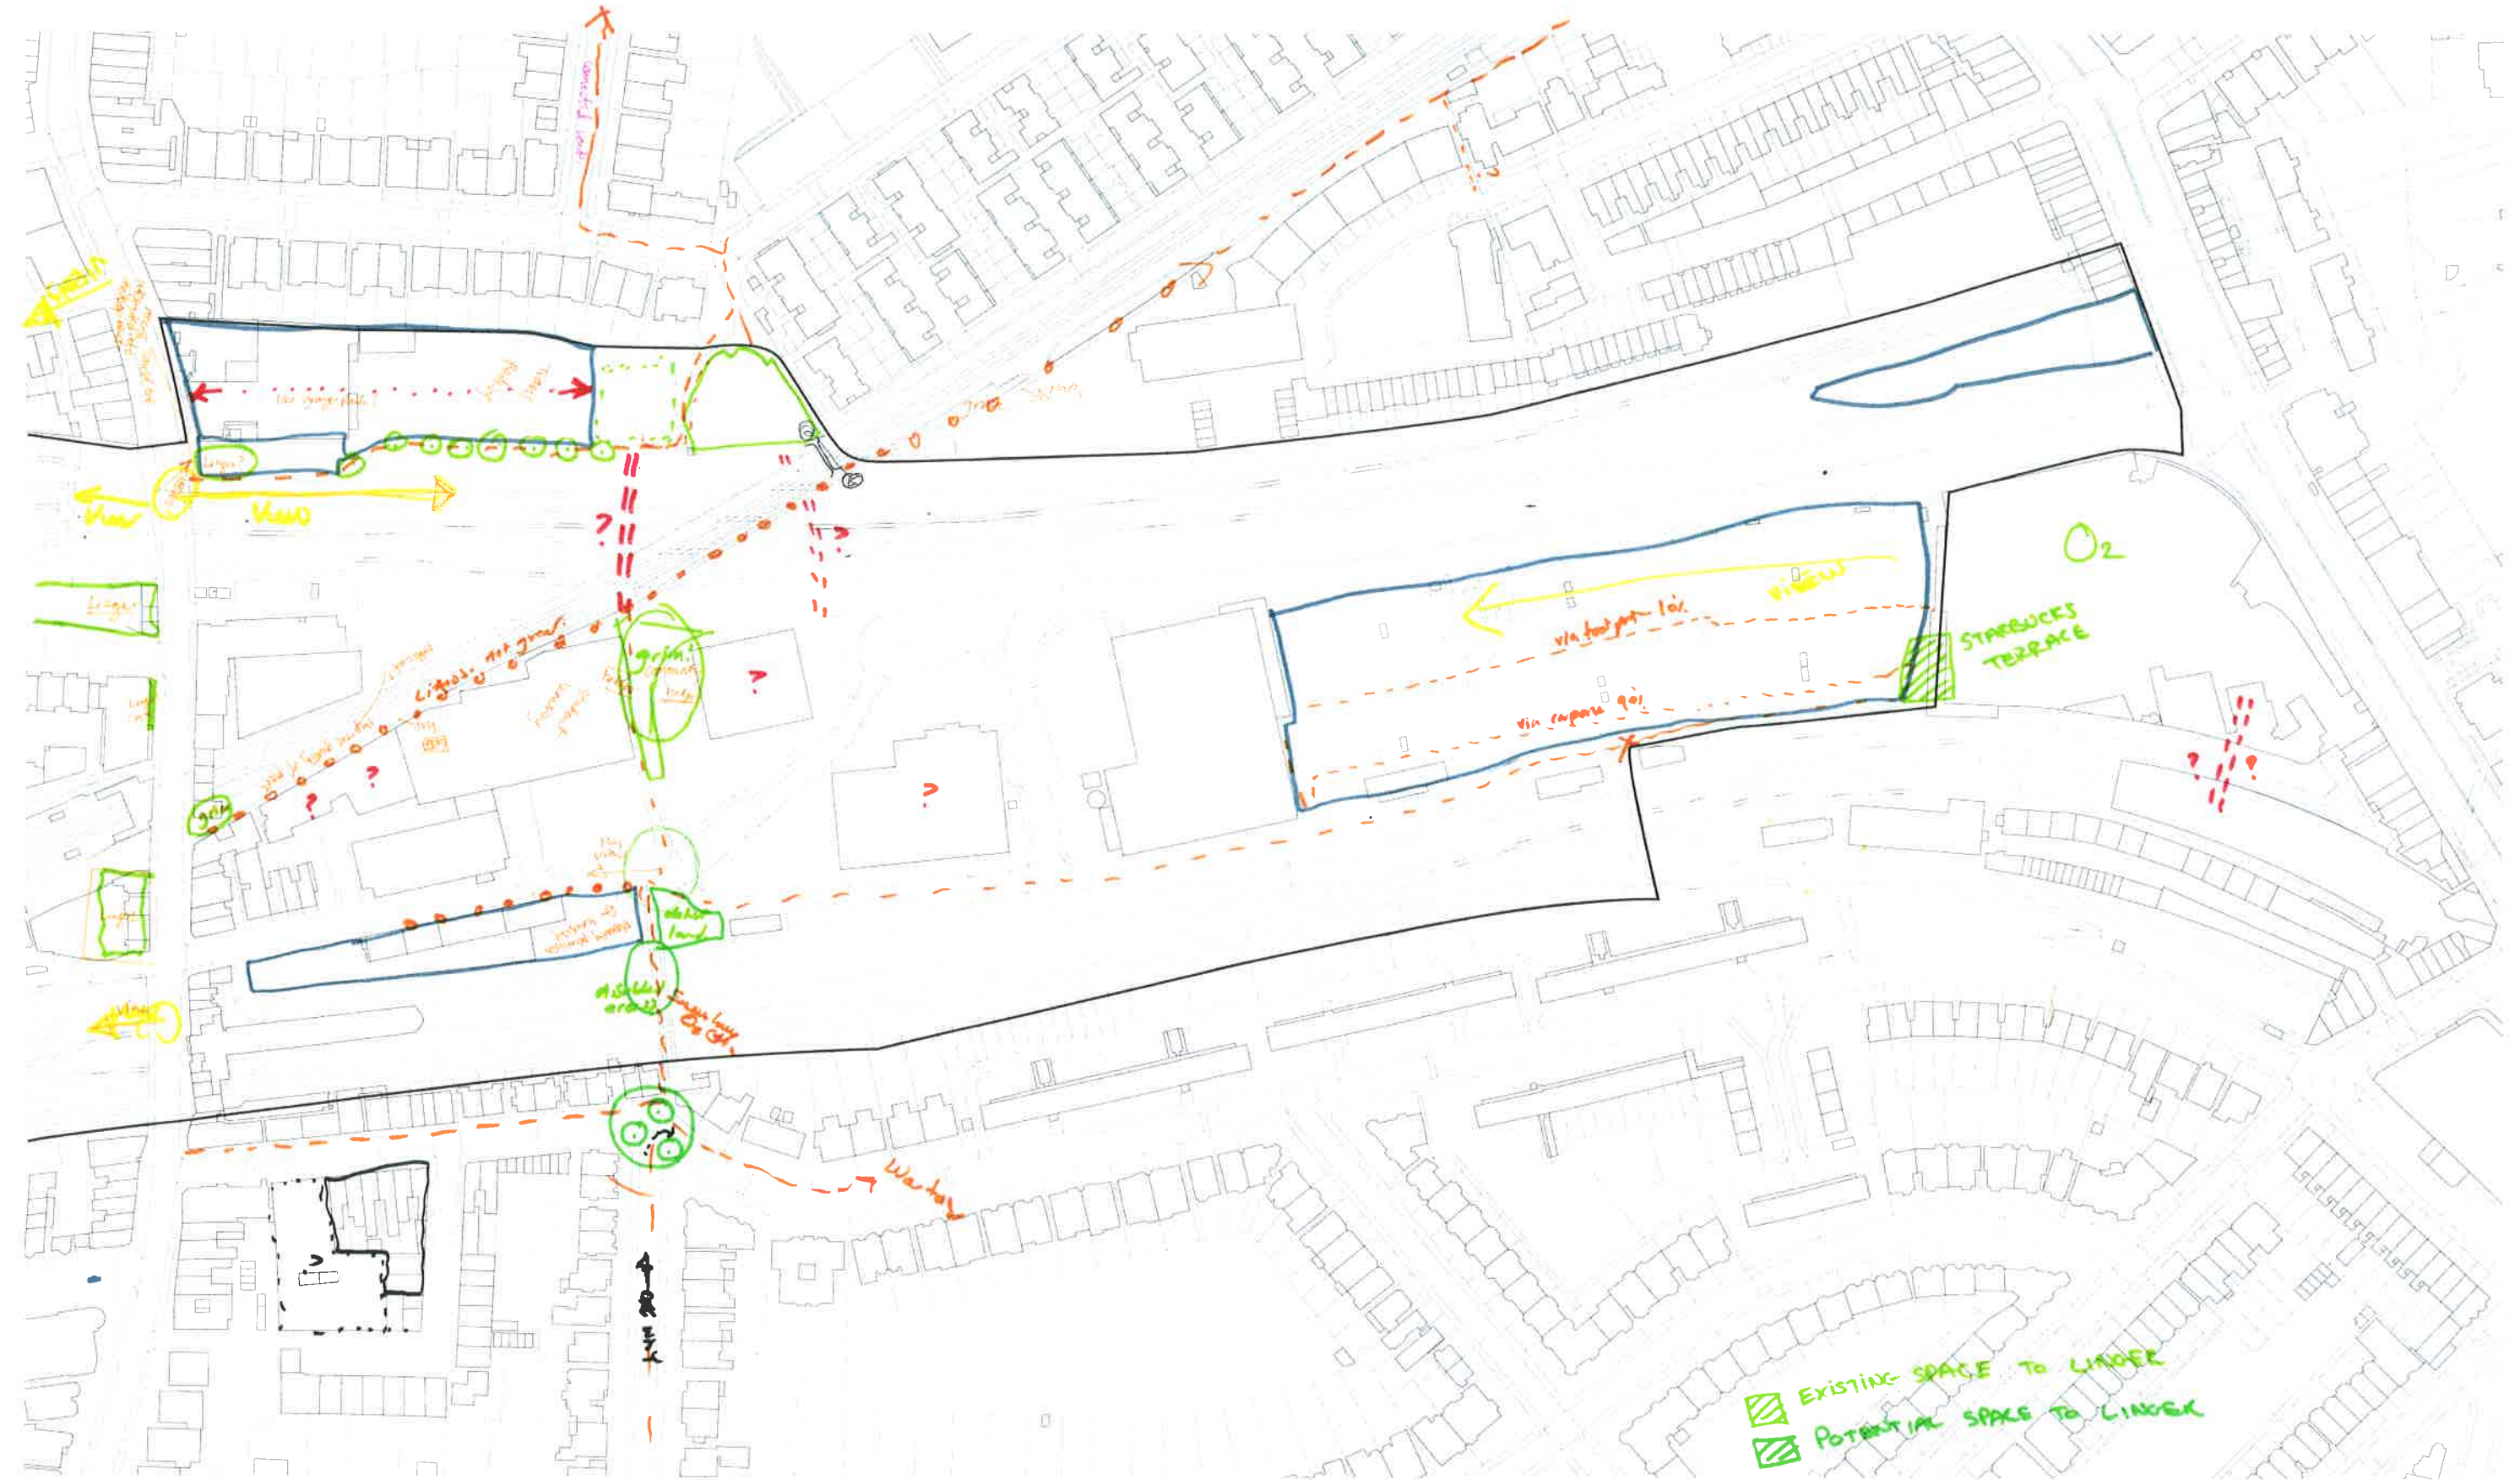

Handwritten notes in the top right corner of the map, including the words "FUTURE" and "EXISTING" with arrows pointing to specific areas.

WEST HAMPSTEAD NDF
MAPPING SPACES TO LINGER & CONNECTIVITY
— BOUNDARY OF GROWTH AREA
SCALE 1:500

IDENTIFY THESE TYPES OF SPACES & CONNECTIONS & COLOUR CODE THEM